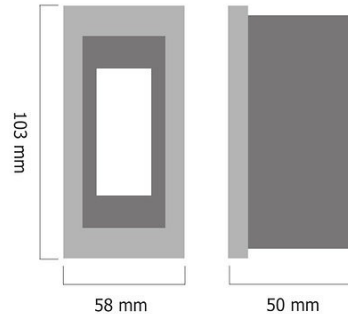

Product Images

A222

Specification Details

|              |   |
|--------------|---|
| PRODUCT      | : Step Light A222                           |
| BRAND        | : EZ Lighting                               |
| DESCRIPTION  | : Steplight                                 |
| DIMENSION    | : L50 x W58 x H103 mm + Cable Length N/A mm |
| LAMP TYPE    | : LED x 1 pcs ( Maximum : LED Built-in)     |
| COLOR        | : White                                     |
| MATERIAL     | : Powder Coated Aluminum                    |
| WEIGHT       | : 0.000 kg                                  |
| IP RATING    | : IP 44                                     |
| INSTALLATION | : Recess Mounted                            |
| CUT OUT SIZE | : -   |

Light Source Info

|                 |                   |
|-----------------|-------------------|
| LIGHT COLOR CCT | : 3000K           |
| POWER (WATT)    | : 1.5             |
| LUMEN           | : 200             |
| BEAM ANGLE      | : N/A             |
| CRI             | : > 80            |
| INPUT VOLTAGE   | : AC 220V         |
| POWER FACTOR    | : N/A             |
| AVG. LIFE TIME  | : 25,000 Hrs      |
| DIMMABLE        | : Non-Dimmable    |
| CONTROL GEAR    | : Driver Included |