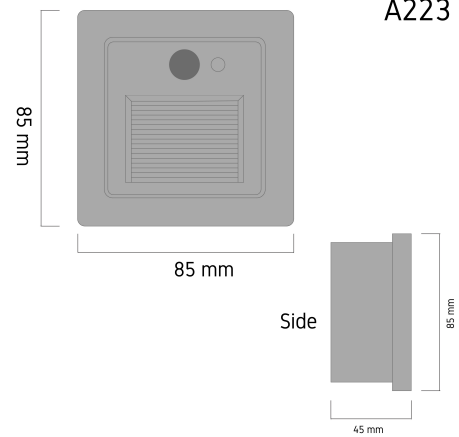

Product Images

Specification Details

PRODUCT	: Step Light A223
BRAND	: EZ Lighting
DESCRIPTION	: Steplight
DIMENSION	: L45 x W85 x H85 mm + Cable Length 115 mm
LAMP TYPE	: LED Built-in x 1 pcs (Maximum : LED Built-in)
COLOR	: White
MATERIAL	: Powder Coated Aluminum
WEIGHT	: 0.000 kg
IP RATING	: IP 54
INSTALLATION	: Recess Mounted
CUT OUT SIZE	: -

Light Source Info

LIGHT COLOR CCT	: 3000K
POWER (WATT)	: 3
LUMEN	: 200
BEAM ANGLE	: N/A
CRI	: > 80
INPUT VOLTAGE	: AC 220V
POWER FACTOR	: N/A
AVG. LIFE TIME	: 20,000 Hrs
DIMMABLE	: Non-Dimmable
CONTROL GEAR	: Driver Included