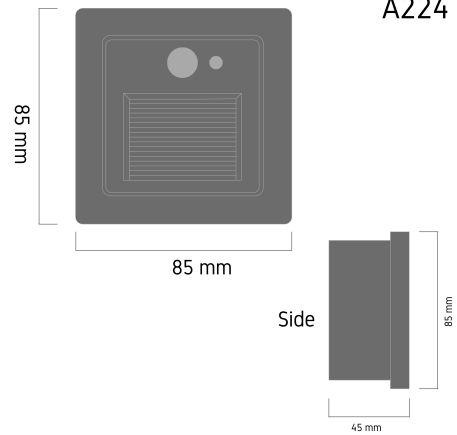

Product Images

Specification Details

|              |  |
|--------------|--|
| PRODUCT      | : Step Light A224                                |
| BRAND        | : EZ Lighting                                    |
| DESCRIPTION  | : Steplight                                      |
| DIMENSION    | : L45 x W85 x H85 mm + Cable Length 115 mm       |
| LAMP TYPE    | : LED Built-in x 1 pcs ( Maximum : LED Built-in) |
| COLOR        | : Black  |
| MATERIAL     | : Powder Coated Aluminum                         |
| WEIGHT       | : 0.000 kg                                       |
| IP RATING    | : IP 54  |
| INSTALLATION | : Recess Mounted                                 |
| CUT OUT SIZE | : -  |

Light Source Info

|                 |                   |
|-----------------|-------------------|
| LIGHT COLOR CCT | : 3000K           |
| POWER (WATT)    | : 3               |
| LUMEN           | : 200             |
| BEAM ANGLE      | : N/A             |
| CRI             | : > 80            |
| INPUT VOLTAGE   | : AC 220V         |
| POWER FACTOR    | : N/A             |
| AVG. LIFE TIME  | : 20,000 Hrs      |
| DIMMABLE        | : Non-Dimmable    |
| CONTROL GEAR    | : Driver Included |