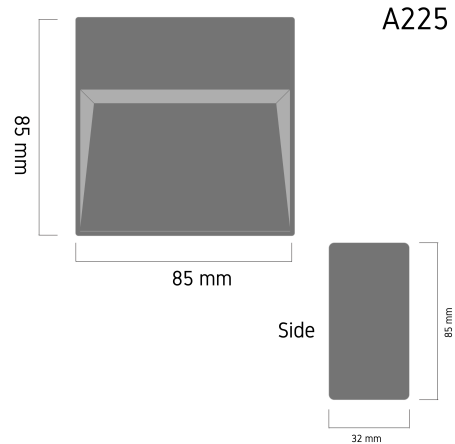

Product Images

Specification Details

| | |
|--------------|--|
| PRODUCT | : Outdoor Wall Lamp A225 |
| BRAND | : LAMP & LIGHT |
| DESCRIPTION | : Wall Lamp |
| DIMENSION | : L85 x W85 x H32 mm + Cable Length N/A mm |
| LAMP TYPE | : LED Built-in x 1 pcs (Maximum : LED Built-in) |
| COLOR | : Powdered Coated Sandy Black |
| MATERIAL | : Die-Cast Aluminum |
| WEIGHT | : 0.22 kg |
| IP RATING | : IP 54 |
| INSTALLATION | : Surface Mounted |
| CUT OUT SIZE | : - |

Light Source Info

| | |
|-----------------|-------------------|
| LIGHT COLOR CCT | : 3000K |
| POWER (WATT) | : 3 |
| LUMEN | : 240 |
| BEAM ANGLE | : N/A |
| CRI | : > 80 |
| INPUT VOLTAGE | : AC 220V |
| POWER FACTOR | : N/A |
| AVG. LIFE TIME | : 20,000 Hrs |
| DIMMABLE | : Non-Dimmable |
| CONTROL GEAR | : Driver Included |