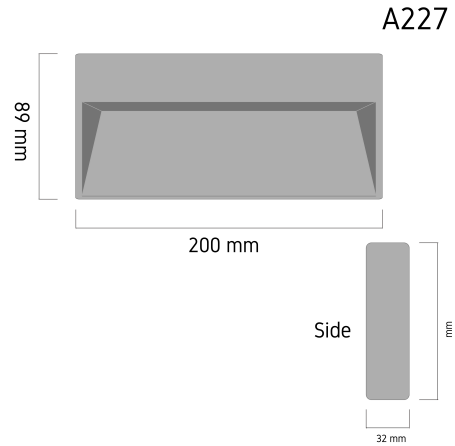

Product Images

Specification Details

PRODUCT	: Outdoor Wall Lamp A227
BRAND	: LAMP & LIGHT
DESCRIPTION	: Wall Lamp
DIMENSION	: L200 x W32 x H89 mm + Cable Length N/A mm
LAMP TYPE	: LED Built-in x 1 pcs (Maximum : LED Built-in)
COLOR	: Powdered Coated Sandy Black
MATERIAL	: Die-Cast Aluminum
WEIGHT	: 0.68 kg
IP RATING	: IP 54
INSTALLATION	: Surface Mounted
CUT OUT SIZE	: -

Light Source Info

LIGHT COLOR CCT	: 3000K
POWER (WATT)	: 6
LUMEN	: 480
BEAM ANGLE	: N/A
CRI	: > 80
INPUT VOLTAGE	: AC 220V
POWER FACTOR	: N/A
AVG. LIFE TIME	: 20,000 Hrs
DIMMABLE	: Non-Dimmable
CONTROL GEAR	: Driver Included