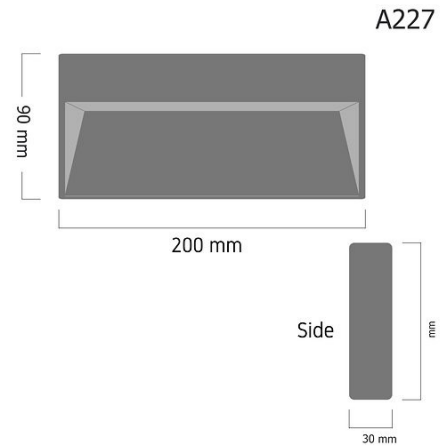

Product Images

Specification Details

PRODUCT	: Outdoor Wall Lamp A227
BRAND	: EZ Lighting
DESCRIPTION	: Wall Lamp
DIMENSION	: L30 x W200 x H90 mm + Cable Length N/A mm
LAMP TYPE	: LED Built-in x 1 pcs (Maximum : LED Built-in)
COLOR	: Black
MATERIAL	: Powder Coated Aluminum
WEIGHT	: 1.000 kg
IP RATING	: IP 54
INSTALLATION	: Surface Mounted
CUT OUT SIZE	: -

Light Source Info

LIGHT COLOR CCT	: 3000K
POWER (WATT)	: 6
LUMEN	: 480
BEAM ANGLE	: N/A
CRI	: > 80
INPUT VOLTAGE	: AC 220V
POWER FACTOR	: N/A
AVG. LIFE TIME	: 20,000 Hrs
DIMMABLE	: Non-Dimmable
CONTROL GEAR	: Driver Included