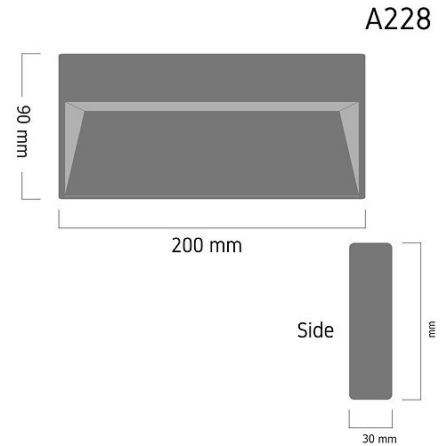

Product Images

Specification Details

PRODUCT	: Outdoor Wall Lamp A228
BRAND	: EZ Lighting
DESCRIPTION	: Wall Lamp
DIMENSION	: L30 x W200 x H90 mm + Cable Length N/A mm
LAMP TYPE	: LED Built-in x 1 pcs (Maximum : LED Built-in)
COLOR	: White
MATERIAL	: Powder Coated Aluminum
WEIGHT	: 1.000 kg
IP RATING	: IP 54
INSTALLATION	: Surface Mounted
CUT OUT SIZE	: -

Light Source Info

LIGHT COLOR CCT	: 3000K
POWER (WATT)	: 6
LUMEN	: 480
BEAM ANGLE	: N/A
CRI	: > 80
INPUT VOLTAGE	: AC 220V
POWER FACTOR	: N/A
AVG. LIFE TIME	: 20,000 Hrs
DIMMABLE	: Non-Dimmable
CONTROL GEAR	: Driver Included