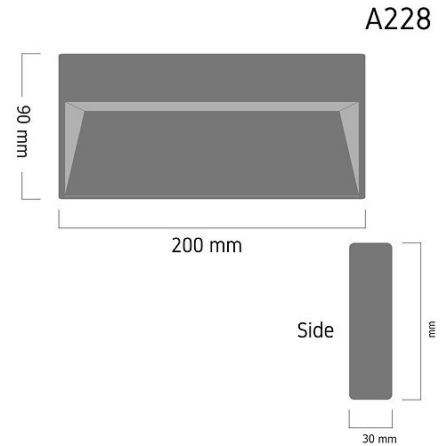

**Product Images**

**Specification Details**

PRODUCT	: Outdoor Wall Lamp A228
BRAND	: EZ Lighting
DESCRIPTION	: Wall Lamp
DIMENSION	: L30 x W200 x H90 mm + Cable Length N/A mm
LAMP TYPE	: LED Built-in x 1 pcs ( Maximum : LED Built-in)
COLOR	: White
MATERIAL	: Powder Coated Aluminum
WEIGHT	: 1.000 kg
IP RATING	: IP 54
INSTALLATION	: Surface Mounted
CUT OUT SIZE	: -

**Light Source Info**

LIGHT COLOR CCT	: 3000K
POWER (WATT)	: 6
LUMEN	: 480
BEAM ANGLE	: N/A
CRI	: > 80
INPUT VOLTAGE	: AC 220V
POWER FACTOR	: N/A
AVG. LIFE TIME	: 20,000 Hrs
DIMMABLE	: Non-Dimmable
CONTROL GEAR	: Driver Included