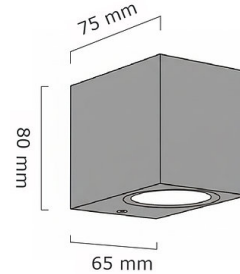

Product Images

A234

Specification Details

PRODUCT	: Outdoor Wall Lamp A234
BRAND	: LAMP & LIGHT
DESCRIPTION	: Outdoor Wall Lamp
DIMENSION	: L75 x W65 x H80 mm + Cable Length N/A mm
LAMP TYPE	: GU10 x 1 pcs (Maximum : (Prefer : 7W))
COLOR	: Grey
MATERIAL	: Die-Cast Aluminum
WEIGHT	: 0.000 kg
IP RATING	: IP 44
INSTALLATION	: Surface Mounted
CUT OUT SIZE	: -

Light Source Info

LIGHT COLOR CCT	: Depend On Bulb
POWER (WATT)	: 7W
LUMEN	: -
BEAM ANGLE	: Depend On Bulb
CRI	: Depend On Bulb
INPUT VOLTAGE	: Depend On Bulb
POWER FACTOR	: Depend On Bulb
AVG. LIFE TIME	: Depend On Bulb
DIMMABLE	: Depend On Bulb
CONTROL GEAR	: