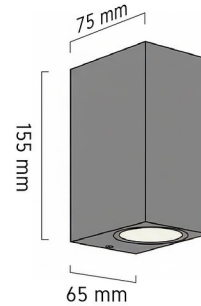

Product Images

A236

Specification Details

PRODUCT	: Outdoor Wall Lamp A236
BRAND	: LAMP & LIGHT
DESCRIPTION	: Outdoor Wall Lamp
DIMENSION	: L75 x W65 x H155 mm + Cable Length N/A mm
LAMP TYPE	: GU10 x 2 pcs (Maximum : (Prefer : 7W))
COLOR	: Black
MATERIAL	: Die-Cast Aluminum
WEIGHT	: 0.000 kg
IP RATING	: IP 44
INSTALLATION	: Surface Mounted
CUT OUT SIZE	: -

Light Source Info

LIGHT COLOR CCT	: Depend On Bulb
POWER (WATT)	: 7W
LUMEN	: -
BEAM ANGLE	: Depend On Bulb
CRI	: Depend On Bulb
INPUT VOLTAGE	: Depend On Bulb
POWER FACTOR	: Depend On Bulb
AVG. LIFE TIME	: Depend On Bulb
DIMMABLE	: Depend On Bulb
CONTROL GEAR	: