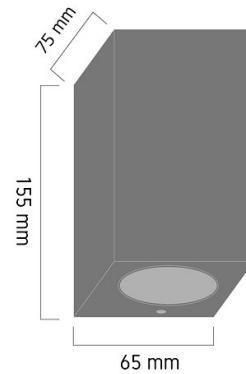

Product Images

A238

Specification Details

PRODUCT	: Outdoor Wall Lamp A238
BRAND	: LAMP & LIGHT
DESCRIPTION	: Outdoor Wall Lamp
DIMENSION	: L75 x W65 x H155 mm + Cable Length N/A mm
LAMP TYPE	: GU10 x 2 pcs ( Maximum : 7W (Prefer:7W))
COLOR	: White
MATERIAL	: Die-Cast Aluminum
WEIGHT	: 0.000 kg
IP RATING	: IP 54
INSTALLATION	: Surface Mounted
CUT OUT SIZE	: -

Light Source Info

LIGHT COLOR CCT	: Depend On Bulb
POWER (WATT)	:
LUMEN	: -
BEAM ANGLE	: Depend On Bulb
CRI	: Depend On Bulb
INPUT VOLTAGE	: Depend On Bulb
POWER FACTOR	: Depend On Bulb
AVG. LIFE TIME	: Depend On Bulb
DIMMABLE	: Depend On Bulb
CONTROL GEAR	: