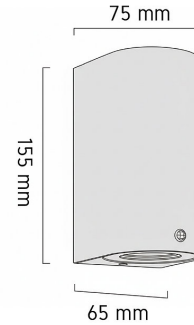

Product Images

A239

Specification Details

PRODUCT	: Outdoor Wall Lamp A239
BRAND	: LAMP & LIGHT
DESCRIPTION	: Outdoor Wall Lamp
DIMENSION	: L75 x W65 x H155 mm + Cable Length N/A mm
LAMP TYPE	: GU10 x 2 pcs (Maximum : (Prefer : 7W))
COLOR	: White
MATERIAL	: Die-Cast Aluminum
WEIGHT	: 0.330 kg
IP RATING	: IP 44
INSTALLATION	: Surface Mounted
CUT OUT SIZE	: -

Light Source Info

LIGHT COLOR CCT	: Depend On Bulb
POWER (WATT)	: 7W
LUMEN	: -
BEAM ANGLE	: Depend On Bulb
CRI	: Depend On Bulb
INPUT VOLTAGE	: Depend On Bulb
POWER FACTOR	: Depend On Bulb
AVG. LIFE TIME	: Depend On Bulb
DIMMABLE	: Depend On Bulb
CONTROL GEAR	: