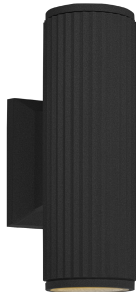

Product Images

Specification Details

PRODUCT	: Outdoor Wall Lamp A240
BRAND	: LAMP & LIGHT
DESCRIPTION	: Wall Lamp
DIMENSION	: L180 x W65 x H115 mm + Cable Length N/A mm
LAMP TYPE	: GU10 x 2 pcs (Maximum : 7W)
COLOR	: Powdered Coated Sandy Black
MATERIAL	: Die-Cast Aluminum
WEIGHT	: 0.56 kg
IP RATING	: IP 54
INSTALLATION	: Surface Mounted
CUT OUT SIZE	: -

Light Source Info

LIGHT COLOR CCT	: Depend On Bulb
POWER (WATT)	: -
LUMEN	: -
BEAM ANGLE	: Depend On Bulb
CRI	: Depend On Bulb
INPUT VOLTAGE	: Depend On Bulb
POWER FACTOR	: Depend On Bulb
AVG. LIFE TIME	: Depend On Bulb
DIMMABLE	: Depend On Bulb
CONTROL GEAR	: