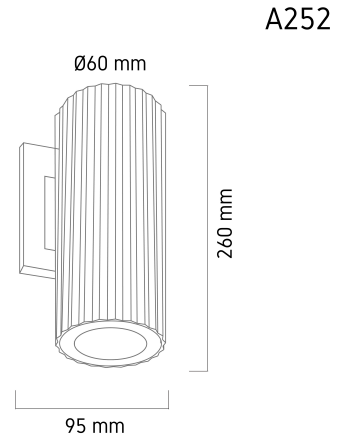

Product Images

Specification Details

PRODUCT	: Outdoor Wall Lamp A252
BRAND	: LIGHTTECH
DESCRIPTION	: Wall Lamp
DIMENSION	: L95 x W60 x H260 mm + Cable Length N/A mm
LAMP TYPE	: E27 x 2 pcs (Maximum : 12W (Prefer LED E27 8W))
COLOR	: Powdered Coated Sandy White
MATERIAL	: Aluminium, Glass
WEIGHT	: 0.9 kg
IP RATING	: IP 54
INSTALLATION	: Surface Mounted
CUT OUT SIZE	: -

Light Source Info

LIGHT COLOR CCT	: Depend On Bulb
POWER (WATT)	: -
LUMEN	: -
BEAM ANGLE	: Depend On Bulb
CRI	: Depend On Bulb
INPUT VOLTAGE	: Depend On Bulb
POWER FACTOR	: Depend On Bulb
AVG. LIFE TIME	: Depend On Bulb
DIMMABLE	: Depend On Bulb
CONTROL GEAR	: