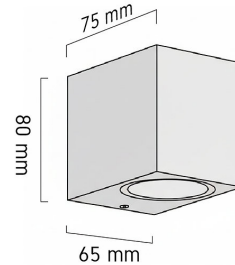

Product Images

A261

Specification Details

PRODUCT	: Outdoor Wall Lamp A261
BRAND	: LAMP & LIGHT
DESCRIPTION	: Outdoor Wall Lamp
DIMENSION	: L75 x W65 x H80 mm + Cable Length N/A mm
LAMP TYPE	: GU10 x 1 pcs (Maximum : (Prefer : 7W))
COLOR	: White
MATERIAL	: Die-Cast Aluminum
WEIGHT	: 0.000 kg
IP RATING	: IP 44
INSTALLATION	: Surface Mounted
CUT OUT SIZE	: -

Light Source Info

LIGHT COLOR CCT	: Depend On Bulb
POWER (WATT)	: 7W
LUMEN	: -
BEAM ANGLE	: Depend On Bulb
CRI	: Depend On Bulb
INPUT VOLTAGE	: Depend On Bulb
POWER FACTOR	: Depend On Bulb
AVG. LIFE TIME	: Depend On Bulb
DIMMABLE	: Depend On Bulb
CONTROL GEAR	: