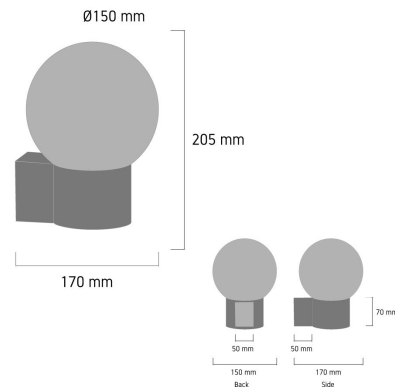

Product Images

A265

Specification Details

PRODUCT	: Outdoor Wall Lamp A265
BRAND	: LAMP & LIGHT
DESCRIPTION	: Outdoor Wall Lamp
DIMENSION	: L170 x W150 x H205 mm + Cable Length N/A mm
LAMP TYPE	: E27 x 1 pcs (Maximum : 12W (Prefer : 8W))
COLOR	: White
MATERIAL	: Die-Cast Aluminum,PE
WEIGHT	: 0.500 kg
IP RATING	: IP 65
INSTALLATION	: Surface Mounted
CUT OUT SIZE	: -

Light Source Info

LIGHT COLOR CCT	: Depend On Bulb
POWER (WATT)	:
LUMEN	: Depend On Bulb
BEAM ANGLE	: Depend On Bulb
CRI	: Depend On Bulb
INPUT VOLTAGE	: Depend On Bulb
POWER FACTOR	: Depend On Bulb
AVG. LIFE TIME	: Depend On Bulb
DIMMABLE	: Depend On Bulb
CONTROL GEAR	: