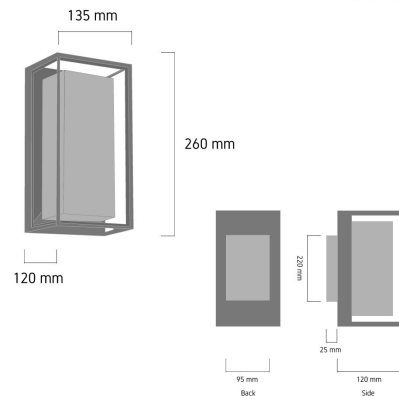

Product Images

A268

Specification Details

PRODUCT	: Outdoor Wall Lamp A268
BRAND	: LAMP & LIGHT
DESCRIPTION	: Outdoor Wall Lamp
DIMENSION	: L120 x W135 x H260 mm + Cable Length N/A mm
LAMP TYPE	: LED Built-in x 1 pcs
COLOR	: Dark Grey
MATERIAL	: Die-Cast Aluminum, Polycarbonate
WEIGHT	: 1.200 kg
IP RATING	: IP 65
INSTALLATION	: Surface Mounted
CUT OUT SIZE	: -

Light Source Info

LIGHT COLOR CCT	: 3000K
POWER (WATT)	: 12W
LUMEN	: 800
BEAM ANGLE	: 120 D
CRI	: > 80
INPUT VOLTAGE	: AC 220V
POWER FACTOR	: 0.5
AVG. LIFE TIME	: 50,000 Hrs
DIMMABLE	: Non-Dimmable
CONTROL GEAR	: Control Gear Driver included