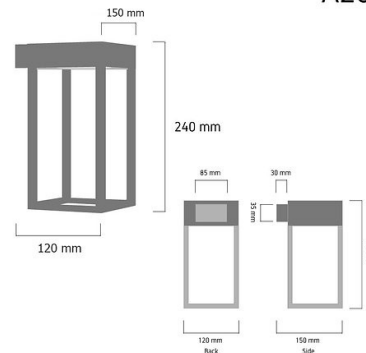

Product Images

A269

Specification Details

PRODUCT	: Outdoor Wall Lamp A269
BRAND	: LAMP & LIGHT
DESCRIPTION	: Outdoor Wall Lamp
DIMENSION	: L150 x W120 x H240 mm + Cable Length N/A mm
LAMP TYPE	: LED Built-in x 1 pcs (Maximum : LED Built-in)
COLOR	: Dark Grey
MATERIAL	: Die-Cast Aluminum, Polycarbonate
WEIGHT	: 0.680 kg
IP RATING	: IP 65
INSTALLATION	: Surface Mounted
CUT OUT SIZE	: -

Light Source Info

LIGHT COLOR CCT	: 3000K
POWER (WATT)	: 9W
LUMEN	: 250
BEAM ANGLE	: 120 D
CRI	: > 80
INPUT VOLTAGE	: AC 220V
POWER FACTOR	: 0.5
AVG. LIFE TIME	: 50,000 Hrs
DIMMABLE	: Non-Dimmable
CONTROL GEAR	: Control Gear Driver included