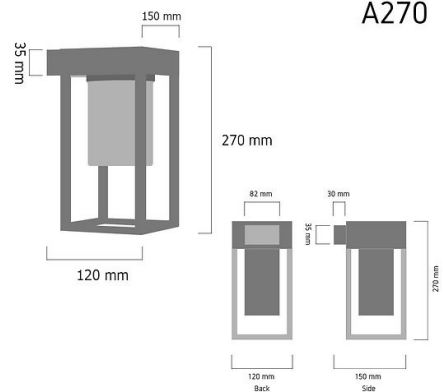

Product Images

Specification Details

PRODUCT	: Outdoor Wall Lamp A270
BRAND	: LAMP & LIGHT
DESCRIPTION	: Outdoor Wall Lamp
DIMENSION	: L150 x W120 x H270 mm + Cable Length N/A mm
LAMP TYPE	: E27 x 1 pcs ( Maximum : 12W (Prefer:8W))
COLOR	: Dark Grey
MATERIAL	: Die-Cast Aluminum,Polycarbonate
WEIGHT	: 0.850 kg
IP RATING	: IP 65
INSTALLATION	: Surface Mounted
CUT OUT SIZE	: -

Light Source Info

LIGHT COLOR CCT	: Depend On Bulb
POWER (WATT)	:
LUMEN	: Depend On Bulb
BEAM ANGLE	: Depend On Bulb
CRI	: Depend On Bulb
INPUT VOLTAGE	: Depend On Bulb
POWER FACTOR	: Depend On Bulb
AVG. LIFE TIME	: Depend On Bulb
DIMMABLE	: Depend On Bulb
CONTROL GEAR	: