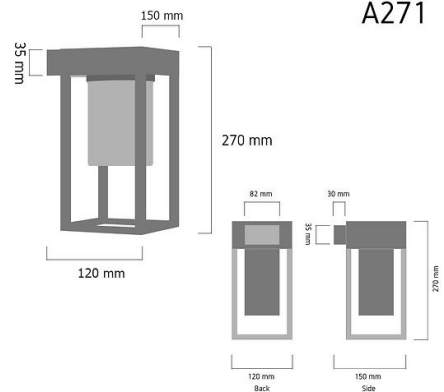

Product Images

Specification Details

PRODUCT	: Outdoor Wall Lamp A271
BRAND	: LAMP & LIGHT
DESCRIPTION	: Outdoor Wall Lamp
DIMENSION	: L150 x W120 x H270 mm + Cable Length N/A mm
LAMP TYPE	: E27 x 1 pcs (Maximum : 12W (Prefer : 8W))
COLOR	: Silver Grey
MATERIAL	: Die-Cast Aluminum, Polycarbonate
WEIGHT	: 0.850 kg
IP RATING	: IP 65
INSTALLATION	: Surface Mounted
CUT OUT SIZE	: -

Light Source Info

LIGHT COLOR CCT	: Depend On Bulb
POWER (WATT)	:
LUMEN	: Depend On Bulb
BEAM ANGLE	: Depend On Bulb
CRI	: Depend On Bulb
INPUT VOLTAGE	: Depend On Bulb
POWER FACTOR	: Depend On Bulb
AVG. LIFE TIME	: Depend On Bulb
DIMMABLE	: Depend On Bulb
CONTROL GEAR	: