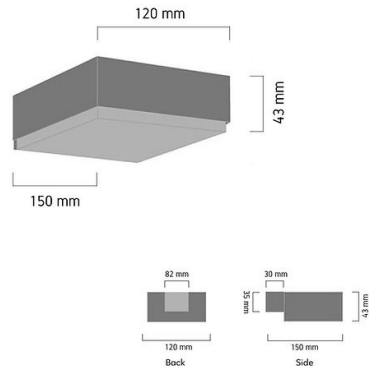

Product Images

A272

Specification Details

PRODUCT	: Outdoor Wall Lamp A272
BRAND	: LAMP & LIGHT
DESCRIPTION	: Outdoor Wall Lamp
DIMENSION	: L150 x W120 x H43 mm + Cable Length N/A mm
LAMP TYPE	: LED Built-in x 1 pcs
COLOR	: Dark Grey
MATERIAL	: Die-Cast Aluminum, Polycarbonate
WEIGHT	: 0.540 kg
IP RATING	: IP 65
INSTALLATION	: Surface Mounted
CUT OUT SIZE	: -

Light Source Info

LIGHT COLOR CCT	: 3000K
POWER (WATT)	: 9W
LUMEN	: 500
BEAM ANGLE	: 120 D
CRI	: > 80
INPUT VOLTAGE	: AC 220V
POWER FACTOR	: 0.5
AVG. LIFE TIME	: 50,000 Hrs
DIMMABLE	: Non-Dimmable
CONTROL GEAR	: Control Gear Driver included