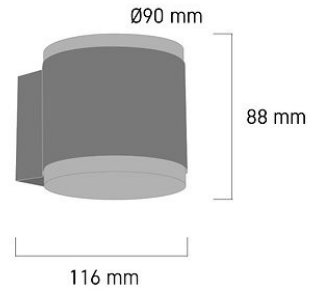

Product Images

A274

Specification Details

PRODUCT	: Outdoor Wall Lamp A274
BRAND	: LAMP & LIGHT
DESCRIPTION	: Outdoor Wall Lamp
DIMENSION	: L116 x W90 x H88 mm + Cable Length N/A mm
LAMP TYPE	: LED Built-in x 2 pcs
COLOR	: Dark Grey
MATERIAL	: Die-Cast Aluminum, Polycarbonate
WEIGHT	: 0.500 kg
IP RATING	: IP 65
INSTALLATION	: Surface Mounted
CUT OUT SIZE	: -

Light Source Info

LIGHT COLOR CCT	: 3000K
POWER (WATT)	: 10.5W
LUMEN	: 480
BEAM ANGLE	: 120 D
CRI	: > 80
INPUT VOLTAGE	: AC 220V
POWER FACTOR	: 0.5
AVG. LIFE TIME	: 50,000 Hrs
DIMMABLE	: Non-Dimmable
CONTROL GEAR	: Control Gear Driver included