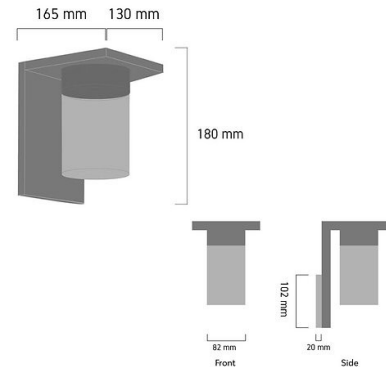

Product Images

A278

Specification Details

PRODUCT	: Outdoor Wall Lamp A278
BRAND	: LAMP & LIGHT
DESCRIPTION	: Outdoor Wall Lamp
DIMENSION	: L165 x W130 x H180 mm + Cable Length N/A mm
LAMP TYPE	: E27 x 1 pcs ( Maximum : 8W (Prefer: G45)))
COLOR	: Dark Grey
MATERIAL	: Die-Cast Aluminum,Polycarbonate
WEIGHT	: 0.850 kg
IP RATING	: IP 65
INSTALLATION	: Surface Mounted
CUT OUT SIZE	: -

Light Source Info

LIGHT COLOR CCT	: Depend On Bulb
POWER (WATT)	: 8W
LUMEN	: Depend On Bulb
BEAM ANGLE	: Depend On Bulb
CRI	: Depend On Bulb
INPUT VOLTAGE	: Depend On Bulb
POWER FACTOR	: Depend On Bulb
AVG. LIFE TIME	: Depend On Bulb
DIMMABLE	: Depend On Bulb
CONTROL GEAR	: