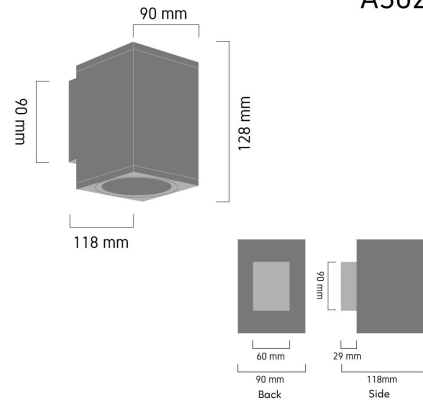

Product Images

A302

Specification Details

PRODUCT	: Outdoor Wall Lamp A302
BRAND	: LAMP & LIGHT
DESCRIPTION	: Outdoor Wall Lamp
DIMENSION	: L118 x W90 x H128 mm + Cable Length N/A mm
LAMP TYPE	: GU10 x 1 pcs (Maximum : 7W (Prefer : 7W))
COLOR	: Silver Grey
MATERIAL	: Die-Cast Aluminum,Glass
WEIGHT	: 0.500 kg
IP RATING	: IP 65
INSTALLATION	: Surface Mounted
CUT OUT SIZE	: -

Light Source Info

LIGHT COLOR CCT	: Depend On Bulb
POWER (WATT)	: 7W
LUMEN	: Depend On Bulb
BEAM ANGLE	: Depend On Bulb
CRI	: Depend On Bulb
INPUT VOLTAGE	: Depend On Bulb
POWER FACTOR	: Depend On Bulb
AVG. LIFE TIME	: Depend On Bulb
DIMMABLE	: Depend On Bulb
CONTROL GEAR	: