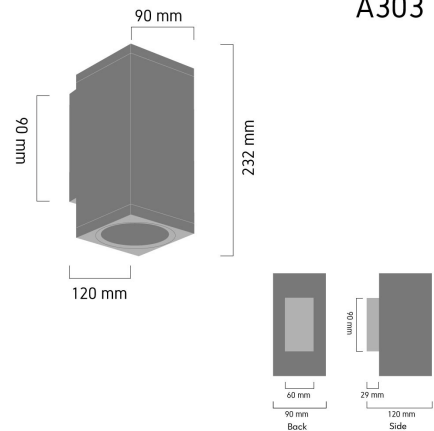

Product Images

Specification Details

| | |
|--------------|--|
| PRODUCT | : Outdoor Wall Lamp A303 |
| BRAND | : LAMP & LIGHT |
| DESCRIPTION | : Outdoor Wall Lamp |
| DIMENSION | : L120 x W90 x H232 mm + Cable Length N/A mm |
| LAMP TYPE | : GU10 x 2 pcs (Maximum : 7W (Prefer : 7W)) |
| COLOR | : Dark Grey |
| MATERIAL | : Die-Cast Aluminum,Glass |
| WEIGHT | : 0.800 kg |
| IP RATING | : IP 65 |
| INSTALLATION | : Surface Mounted |
| CUT OUT SIZE | : - |

Light Source Info

| | |
|-----------------|------------------|
| LIGHT COLOR CCT | : Depend On Bulb |
| POWER (WATT) | : 7W |
| LUMEN | : Depend On Bulb |
| BEAM ANGLE | : Depend On Bulb |
| CRI | : Depend On Bulb |
| INPUT VOLTAGE | : Depend On Bulb |
| POWER FACTOR | : Depend On Bulb |
| AVG. LIFE TIME | : Depend On Bulb |
| DIMMABLE | : Depend On Bulb |
| CONTROL GEAR | : |