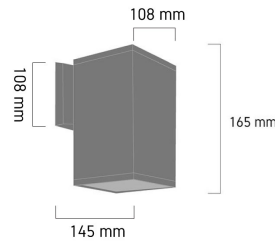

Product Images

A306

Specification Details

PRODUCT	: Outdoor Wall Lamp A306
BRAND	: LAMP & LIGHT
DESCRIPTION	: Outdoor Wall Lamp
DIMENSION	: L145 x W108 x H165 mm + Cable Length N/A mm
LAMP TYPE	: E27 x 1 pcs (Maximum : 12W (prefer : PAR20))
COLOR	: Silver Grey
MATERIAL	: Die-Cast Aluminum,Glass
WEIGHT	: 0.900 kg
IP RATING	: IP 65
INSTALLATION	: Surface Mounted
CUT OUT SIZE	: -

Light Source Info

LIGHT COLOR CCT	: Depend On Bulb
POWER (WATT)	: 12W
LUMEN	: Depend On Bulb
BEAM ANGLE	: Depend On Bulb
CRI	: Depend On Bulb
INPUT VOLTAGE	: Depend On Bulb
POWER FACTOR	: Depend On Bulb
AVG. LIFE TIME	: Depend On Bulb
DIMMABLE	: Depend On Bulb
CONTROL GEAR	: