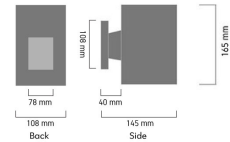

Product Images

A306

Specification Details

PRODUCT	: Outdoor Wall Lamp A306
BRAND	: LAMP & LIGHT
DESCRIPTION	: Outdoor Wall Lamp
DIMENSION	: L145 x W108 x H165 mm + Cable Length N/A mm
LAMP TYPE	: E27 x 1 pcs (Maximum : 12W (prefer : PAR20))
COLOR	: Silver Grey
MATERIAL	: Die-Cast Aluminum,Glass
WEIGHT	: 0.900 kg
IP RATING	: IP 65
INSTALLATION	: Surface Mounted
CUT OUT SIZE	: -

Light Source Info

LIGHT COLOR CCT	: Depend On Bulb
POWER (WATT)	: 12W
LUMEN	: Depend On Bulb
BEAM ANGLE	: Depend On Bulb
CRI	: Depend On Bulb
INPUT VOLTAGE	: Depend On Bulb
POWER FACTOR	: Depend On Bulb
AVG. LIFE TIME	: Depend On Bulb
DIMMABLE	: Depend On Bulb
CONTROL GEAR	: