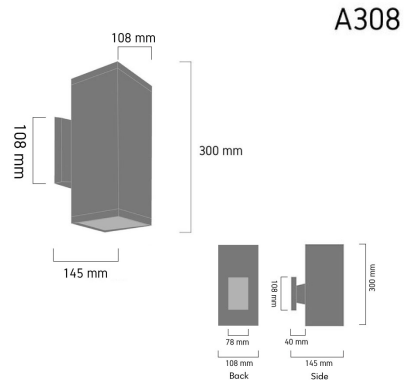

Product Images

Specification Details

PRODUCT	: Outdoor Wall Lamp A308
BRAND	: LAMP & LIGHT
DESCRIPTION	: Outdoor Wall Lamp
DIMENSION	: L145 x W108 x H300 mm + Cable Length N/A mm
LAMP TYPE	: E27 x 2 pcs (Maximum : 12W (Prefer : PAR20))
COLOR	: Silver Grey
MATERIAL	: Die-Cast Aluminum,Glass
WEIGHT	: 1.200 kg
IP RATING	: IP 65
INSTALLATION	: Surface Mounted
CUT OUT SIZE	: -

Light Source Info

LIGHT COLOR CCT	: Depend On Bulb
POWER (WATT)	: 12W
LUMEN	: Depend On Bulb
BEAM ANGLE	: Depend On Bulb
CRI	: Depend On Bulb
INPUT VOLTAGE	: Depend On Bulb
POWER FACTOR	: Depend On Bulb
AVG. LIFE TIME	: Depend On Bulb
DIMMABLE	: Depend On Bulb
CONTROL GEAR	: