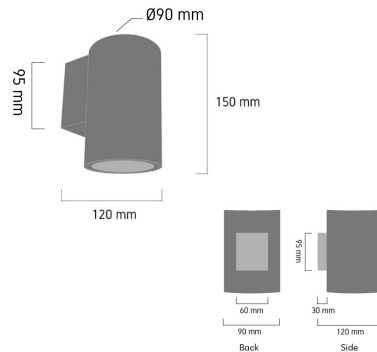

Product Images

A309

Specification Details

PRODUCT	: Outdoor Wall Lamp A309
BRAND	: LAMP & LIGHT
DESCRIPTION	: Outdoor Wall Lamp
DIMENSION	: L120 x W90 x H150 mm + Cable Length N/A mm
LAMP TYPE	: GU10 x 1 pcs ( Maximum : 7W (Prefer:7W))
COLOR	: Dark Grey
MATERIAL	: Die-Cast Aluminum,Glass
WEIGHT	: 0.650 kg
IP RATING	: IP 65
INSTALLATION	: Surface Mounted
CUT OUT SIZE	: -

Light Source Info

LIGHT COLOR CCT	: Depend On Bulb
POWER (WATT)	: 7W
LUMEN	: Depend On Bulb
BEAM ANGLE	: Depend On Bulb
CRI	: Depend On Bulb
INPUT VOLTAGE	: Depend On Bulb
POWER FACTOR	: Depend On Bulb
AVG. LIFE TIME	: Depend On Bulb
DIMMABLE	: Depend On Bulb
CONTROL GEAR	: