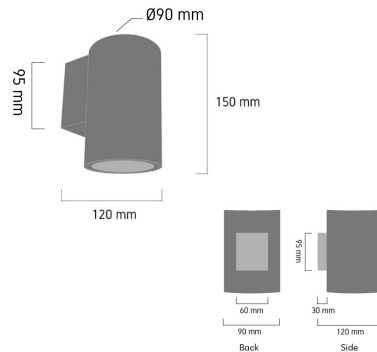

Product Images

A310

Specification Details

PRODUCT	: Outdoor Wall Lamp A310
BRAND	: LAMP & LIGHT
DESCRIPTION	: Outdoor Wall Lamp
DIMENSION	: L120 x W90 x H150 mm + Cable Length N/A mm
LAMP TYPE	: GU10 x 1 pcs (Maximum : 7W (Prefer : 7W))
COLOR	: Silver Grey
MATERIAL	: Die-Cast Aluminum,Glass
WEIGHT	: 0.650 kg
IP RATING	: IP 65
INSTALLATION	: Surface Mounted
CUT OUT SIZE	: -

Light Source Info

LIGHT COLOR CCT	: Depend On Bulb
POWER (WATT)	: 7W
LUMEN	: Depend On Bulb
BEAM ANGLE	: Depend On Bulb
CRI	: Depend On Bulb
INPUT VOLTAGE	: Depend On Bulb
POWER FACTOR	: Depend On Bulb
AVG. LIFE TIME	: Depend On Bulb
DIMMABLE	: Depend On Bulb
CONTROL GEAR	: