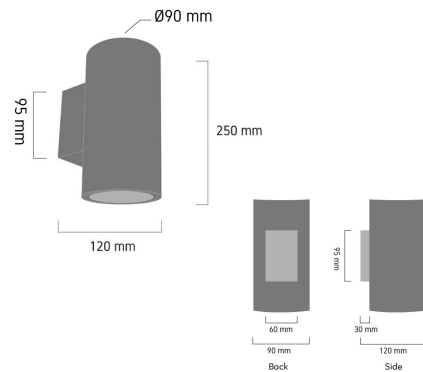

Product Images

A311

Specification Details

PRODUCT	: Outdoor Wall Lamp A311
BRAND	: LAMP & LIGHT
DESCRIPTION	: Outdoor Wall Lamp
DIMENSION	: L120 x W90 x H250 mm + Cable Length N/A mm
LAMP TYPE	: GU10 x 2 pcs ( Maximum : 7W (Prefer : 7W))
COLOR	: Dark Grey
MATERIAL	: Die-Cast Aluminum,Glass
WEIGHT	: 0.900 kg
IP RATING	: IP 65
INSTALLATION	: Surface Mounted
CUT OUT SIZE	: -

Light Source Info

LIGHT COLOR CCT	: Depend On Bulb
POWER (WATT)	: 7W
LUMEN	: Depend On Bulb
BEAM ANGLE	: Depend On Bulb
CRI	: Depend On Bulb
INPUT VOLTAGE	: Depend On Bulb
POWER FACTOR	: Depend On Bulb
AVG. LIFE TIME	: Depend On Bulb
DIMMABLE	: Depend On Bulb
CONTROL GEAR	: