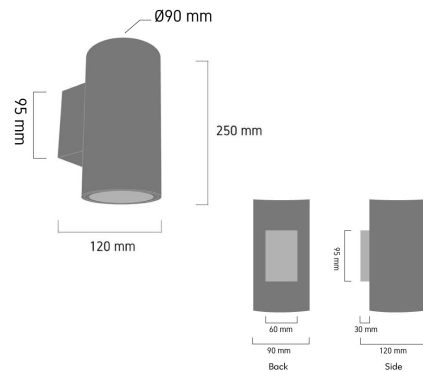

Product Images

A312

Specification Details

PRODUCT	: Outdoor Wall Lamp A312
BRAND	: LAMP & LIGHT
DESCRIPTION	: Outdoor Wall Lamp
DIMENSION	: L120 x W90 x H250 mm + Cable Length N/A mm
LAMP TYPE	: GU10 x 2 pcs (Maximum : 7W (Prefer : 7W))
COLOR	: Silver Grey
MATERIAL	: Die-Cast Aluminum,Glass
WEIGHT	: 0.900 kg
IP RATING	: IP 65
INSTALLATION	: Surface Mounted
CUT OUT SIZE	: -

Light Source Info

LIGHT COLOR CCT	: Depend On Bulb
POWER (WATT)	: 7W
LUMEN	: Depend On Bulb
BEAM ANGLE	: Depend On Bulb
CRI	: Depend On Bulb
INPUT VOLTAGE	: Depend On Bulb
POWER FACTOR	: Depend On Bulb
AVG. LIFE TIME	: Depend On Bulb
DIMMABLE	: Depend On Bulb
CONTROL GEAR	: