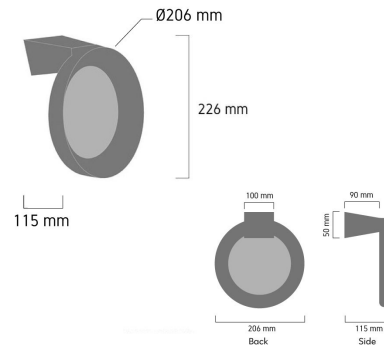

Product Images

A313

Specification Details

| | |
|--------------|--|
| PRODUCT | : Outdoor Wall Lamp A313 |
| BRAND | : LAMP & LIGHT |
| DESCRIPTION | : Outdoor Wall Lamp |
| DIMENSION | : L115 x W206 x H226 mm + Cable Length N/A mm |
| LAMP TYPE | : LED Built-in x 1 pcs (Maximum : 7W (Prefer : 7W)) |
| COLOR | : Dark Grey |
| MATERIAL | : Die-Cast Aluminum |
| WEIGHT | : 0.920 kg |
| IP RATING | : IP 65 |
| INSTALLATION | : Surface Mounted |
| CUT OUT SIZE | : - |

Light Source Info

| | |
|-----------------|----------------|
| LIGHT COLOR CCT | : 3000K |
| POWER (WATT) | : 7W |
| LUMEN | : 220 |
| BEAM ANGLE | : 120 D |
| CRI | : > 80 |
| INPUT VOLTAGE | : AC 220V |
| POWER FACTOR | : 0.5 |
| AVG. LIFE TIME | : 50,000 Hrs |
| DIMMABLE | : Non-Dimmable |
| CONTROL GEAR | : |