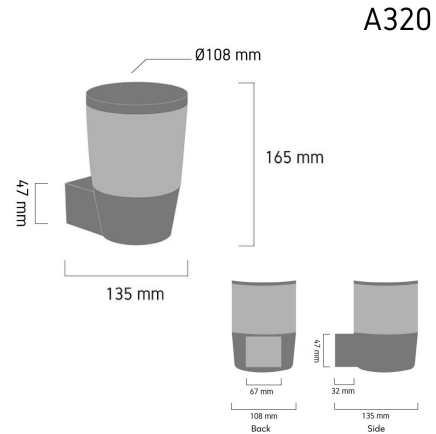

Product Images

A320

Specification Details

PRODUCT	: Outdoor Wall Lamp A320
BRAND	: LAMP & LIGHT
DESCRIPTION	: Outdoor Wall Lamp
DIMENSION	: L135 x W108 x H165 mm + Cable Length N/A mm
LAMP TYPE	: E27 x 1 pcs (Maximum : 12W (Prefer:12W))
COLOR	: White
MATERIAL	: Die-Cast Aluminum,Polycarbonate
WEIGHT	: 0.550 kg
IP RATING	: IP 65
INSTALLATION	: Surface Mounted
CUT OUT SIZE	: -

Light Source Info

LIGHT COLOR CCT	: Depend On Bulb
POWER (WATT)	: 12W
LUMEN	: Depend On Bulb
BEAM ANGLE	: Depend On Bulb
CRI	: Depend On Bulb
INPUT VOLTAGE	: Depend On Bulb
POWER FACTOR	: Depend On Bulb
AVG. LIFE TIME	: Depend On Bulb
DIMMABLE	: Depend On Bulb
CONTROL GEAR	: