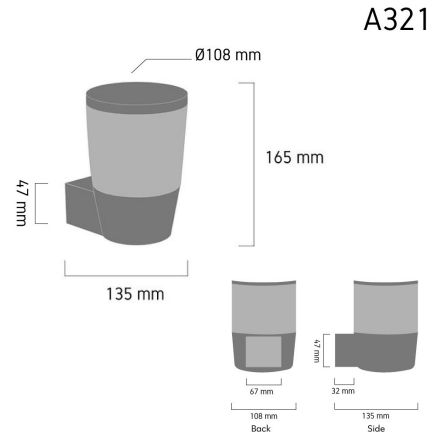

Product Images

A321

Specification Details

PRODUCT	: Outdoor Wall Lamp A321
BRAND	: LAMP & LIGHT
DESCRIPTION	: Outdoor Wall Lamp
DIMENSION	: L135 x W108 x H165 mm + Cable Length N/A mm
LAMP TYPE	: E27 x 1 pcs (Maximum : 12W (Prefer:12W))
COLOR	: Silver Grey
MATERIAL	: Die-Cast Aluminum,Polycarbonate
WEIGHT	: 0.550 kg
IP RATING	: IP 65
INSTALLATION	: Surface Mounted
CUT OUT SIZE	: -

Light Source Info

LIGHT COLOR CCT	: Depend On Bulb
POWER (WATT)	: 12W
LUMEN	: Depend On Bulb
BEAM ANGLE	: Depend On Bulb
CRI	: Depend On Bulb
INPUT VOLTAGE	: Depend On Bulb
POWER FACTOR	: Depend On Bulb
AVG. LIFE TIME	: Depend On Bulb
DIMMABLE	: Depend On Bulb
CONTROL GEAR	: