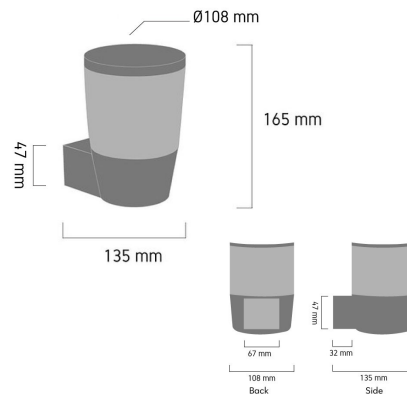

Product Images

A322

Specification Details

PRODUCT	: Outdoor Wall Lamp A322
BRAND	: LAMP & LIGHT
DESCRIPTION	: Outdoor Wall Lamp
DIMENSION	: L135 x W108 x H165 mm + Cable Length N/A mm
LAMP TYPE	: E27 x 1 pcs (Maximum : 12W (Prefer:12W))
COLOR	: Dark Grey
MATERIAL	: Die-Cast Aluminum,Polycarbonate
WEIGHT	: 0.550 kg
IP RATING	: IP 65
INSTALLATION	: Surface Mounted
CUT OUT SIZE	: -

Light Source Info

LIGHT COLOR CCT	: Depend On Bulb
POWER (WATT)	: 12W
LUMEN	: Depend On Bulb
BEAM ANGLE	: Depend On Bulb
CRI	: Depend On Bulb
INPUT VOLTAGE	: Depend On Bulb
POWER FACTOR	: Depend On Bulb
AVG. LIFE TIME	: Depend On Bulb
DIMMABLE	: Depend On Bulb
CONTROL GEAR	: