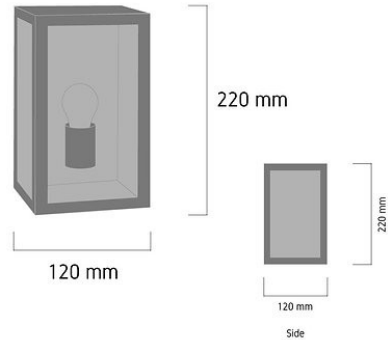

Product Images

A324

Specification Details

PRODUCT	: Outdoor Wall Lamp A324
BRAND	: LAMP & LIGHT
DESCRIPTION	: Outdoor Wall Lamp
DIMENSION	: L120 x W120 x H220 mm + Cable Length N/A mm
LAMP TYPE	: E27 x 1 pcs ( Maximum : (Maximum : 15W (Prefer E27 LED Bulb 12W)))
COLOR	: Dark Grey
MATERIAL	: Die-Cast Aluminum,Glass
WEIGHT	: 0.920 kg
IP RATING	: IP 66
INSTALLATION	: Surface Mounted
CUT OUT SIZE	: -

Light Source Info

LIGHT COLOR CCT	: Depend On Bulb
POWER (WATT)	: 15W
LUMEN	: Depend On Bulb
BEAM ANGLE	: Depend On Bulb
CRI	: Depend On Bulb
INPUT VOLTAGE	: Depend On Bulb
POWER FACTOR	: Depend On Bulb
AVG. LIFE TIME	: Depend On Bulb
DIMMABLE	: Depend On Bulb
CONTROL GEAR	: