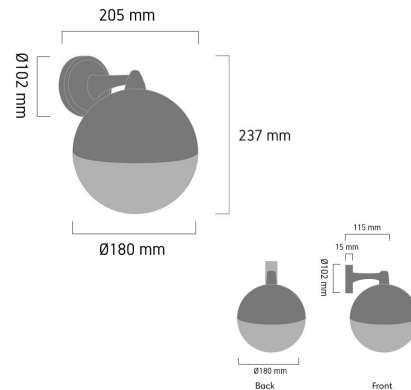

Product Images

A325

Specification Details

PRODUCT	: Outdoor Wall Lamp A325
BRAND	: LAMP & LIGHT
DESCRIPTION	: Outdoor Wall Lamp
DIMENSION	: L205 x W180 x H237 mm + Cable Length N/A mm
LAMP TYPE	: E27 x 1 pcs ( Maximum : 12W (Prefer : 8W))
COLOR	: Dark Grey
MATERIAL	: Die-Cast Aluminum,PC
WEIGHT	: 0.980 kg
IP RATING	: IP 65
INSTALLATION	: Surface Mounted
CUT OUT SIZE	: -

Light Source Info

LIGHT COLOR CCT	: Depend On Bulb
POWER (WATT)	: 12W
LUMEN	: Depend On Bulb
BEAM ANGLE	: Depend On Bulb
CRI	: Depend On Bulb
INPUT VOLTAGE	: Depend On Bulb
POWER FACTOR	: Depend On Bulb
AVG. LIFE TIME	: Depend On Bulb
DIMMABLE	: Depend On Bulb
CONTROL GEAR	: