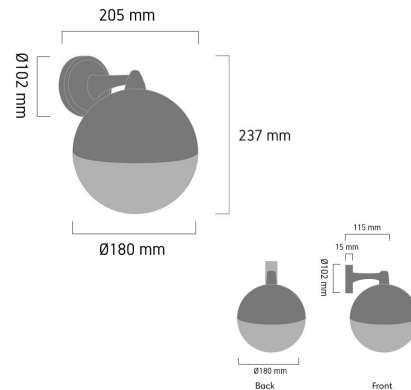

Product Images

A326

Specification Details

PRODUCT	: Outdoor Wall Lamp A326
BRAND	: LAMP & LIGHT
DESCRIPTION	: Outdoor Wall Lamp
DIMENSION	: L205 x W180 x H237 mm + Cable Length N/A mm
LAMP TYPE	: E27 x 1 pcs ( Maximum : 12W (Prefer : 8W))
COLOR	: Dark Grey
MATERIAL	: Die-Cast Aluminum,PC
WEIGHT	: 0.980 kg
IP RATING	: IP 65
INSTALLATION	: Surface Mounted
CUT OUT SIZE	: -

Light Source Info

LIGHT COLOR CCT	: Depend On Bulb
POWER (WATT)	: -
LUMEN	: Depend On Bulb
BEAM ANGLE	: Depend On Bulb
CRI	: Depend On Bulb
INPUT VOLTAGE	: Depend On Bulb
POWER FACTOR	: Depend On Bulb
AVG. LIFE TIME	: Depend On Bulb
DIMMABLE	: Depend On Bulb
CONTROL GEAR	: