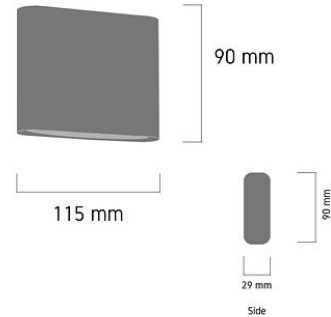

Product Images

A333

Specification Details

PRODUCT	: Outdoor Wall Lamp A333
BRAND	: LAMP & LIGHT
DESCRIPTION	: Outdoor Wall Lamp
DIMENSION	: L29 x W115 x H90 mm + Cable Length N/A mm
LAMP TYPE	: LED Built-in x 1 pcs
COLOR	: White
MATERIAL	: Die-Cast Aluminum,Glass
WEIGHT	: 0.430 kg
IP RATING	: IP 65
INSTALLATION	: Surface Mounted
CUT OUT SIZE	: -

Light Source Info

LIGHT COLOR CCT	: 3000K
POWER (WATT)	: 7W
LUMEN	: 360
BEAM ANGLE	: 120 D
CRI	: > 80
INPUT VOLTAGE	: AC 220V
POWER FACTOR	: 0.5
AVG. LIFE TIME	: 50,000 Hrs
DIMMABLE	: Non-Dimmable
CONTROL GEAR	: