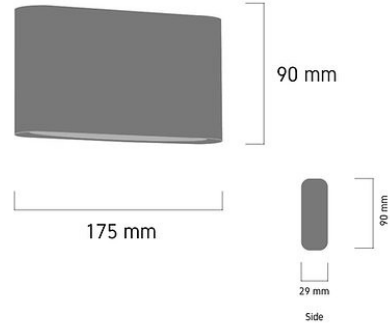

Product Images

A334

Specification Details

PRODUCT	: Outdoor Wall Lamp A334
BRAND	: LAMP & LIGHT
DESCRIPTION	: Outdoor Wall Lamp
DIMENSION	: L29 x W175 x H90 mm + Cable Length N/A mm
LAMP TYPE	: LED Built-in x 2 pcs
COLOR	: Dark Grey
MATERIAL	: Die-Cast Aluminum,Glass
WEIGHT	: 0.550 kg
IP RATING	: IP 65
INSTALLATION	: Surface Mounted
CUT OUT SIZE	: -

Light Source Info

LIGHT COLOR CCT	: 3000K
POWER (WATT)	: 12W
LUMEN	: 840
BEAM ANGLE	: 120 D
CRI	: > 80
INPUT VOLTAGE	: AC 220V
POWER FACTOR	: 0.5
AVG. LIFE TIME	: 50,000 Hrs
DIMMABLE	: Non-Dimmable
CONTROL GEAR	: