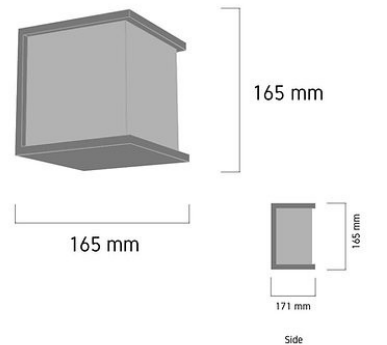

Product Images

Specification Details

PRODUCT	: Outdoor Wall Lamp A336
BRAND	: LAMP & LIGHT
DESCRIPTION	: Outdoor Wall Lamp
DIMENSION	: L171 x W165 x H165 mm + Cable Length N/A mm
LAMP TYPE	: E27 x 1 pcs ( Maximum : (Maximum : 12W (prefer Bulb E27 8W)))
COLOR	: Dark Grey
MATERIAL	: Die-Cast Aluminum,Polycarbonate
WEIGHT	: 1.000 kg
IP RATING	: IP 65
INSTALLATION	: Surface Mounted
CUT OUT SIZE	: -