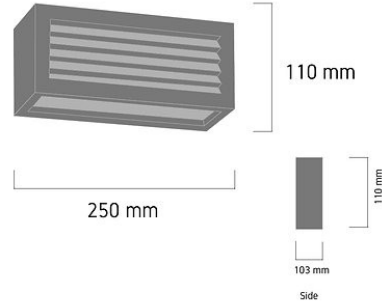

**Product Images**

A339

**Specification Details**

PRODUCT	: Outdoor Wall Lamp A339
BRAND	: LAMP & LIGHT
DESCRIPTION	: Outdoor Wall Lamp
DIMENSION	: L103 x W250 x H110 mm + Cable Length N/A mm
LAMP TYPE	: E27 x 1 pcs ( Maximum : (Maximum : 15W (Prefer E27 LED Bulb 12W)))
COLOR	: Dark Grey
MATERIAL	: Die-Cast Aluminum,Polycarbonate
WEIGHT	: 1.000 kg
IP RATING	: IP 65
INSTALLATION	: Surface Mounted
CUT OUT SIZE	: -

**Light Source Info**

LIGHT COLOR CCT	: Depend On Bulb
POWER (WATT)	: 15W
LUMEN	: Depend On Bulb
BEAM ANGLE	: Depend On Bulb
CRI	: Depend On Bulb
INPUT VOLTAGE	: Depend On Bulb
POWER FACTOR	: Depend On Bulb
AVG. LIFE TIME	: Depend On Bulb
DIMMABLE	: Depend On Bulb
CONTROL GEAR	: