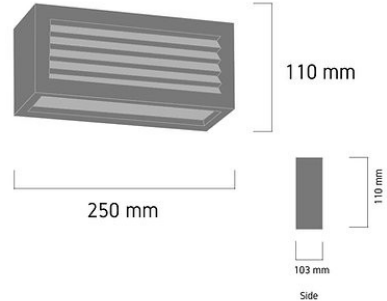

Product Images

A340

Specification Details

PRODUCT	: Outdoor Wall Lamp A340
BRAND	: LAMP & LIGHT
DESCRIPTION	: Outdoor Wall Lamp
DIMENSION	: L103 x W250 x H110 mm + Cable Length N/A mm
LAMP TYPE	: E27 x 1 pcs (Maximum : (Maximum : 15W (Prefer E27 LED Bulb 12W)))
COLOR	: Silver Grey
MATERIAL	: Die-Cast Aluminum,Polycarbonate
WEIGHT	: 1.000 kg
IP RATING	: IP 65
INSTALLATION	: Surface Mounted
CUT OUT SIZE	: -

Light Source Info

LIGHT COLOR CCT	: Depend On Bulb
POWER (WATT)	: 15W
LUMEN	: Depend On Bulb
BEAM ANGLE	: Depend On Bulb
CRI	: Depend On Bulb
INPUT VOLTAGE	: Depend On Bulb
POWER FACTOR	: Depend On Bulb
AVG. LIFE TIME	: Depend On Bulb
DIMMABLE	: Depend On Bulb
CONTROL GEAR	: