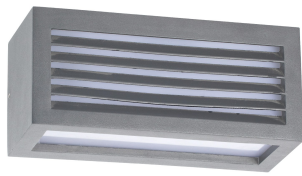

Product Images

A340

Specification Details

PRODUCT	: Outdoor Wall Lamp A340
BRAND	: LAMP & LIGHT
DESCRIPTION	: Outdoor Wall Lamp
DIMENSION	: L103 x W250 x H110 mm + Cable Length N/A mm
LAMP TYPE	: E27 x 1 pcs (Maximum : (Maximum : 15W (Prefer E27 LED Bulb 12W)))
COLOR	: Silver Grey
MATERIAL	: Die-Cast Aluminum,Polycarbonate
WEIGHT	: 1.000 kg
IP RATING	: IP 65
INSTALLATION	: Surface Mounted
CUT OUT SIZE	: -