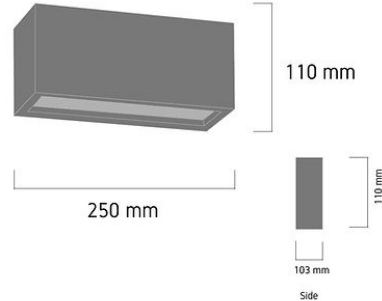

Product Images

A341

Specification Details

|              |  |
|--------------|--|
| PRODUCT      | : Outdoor Wall Lamp A341   |
| BRAND        | : LAMP & LIGHT   |
| DESCRIPTION  | : Outdoor Wall Lamp  |
| DIMENSION    | : L103 x W250 x H110 mm + Cable Length N/A mm                        |
| LAMP TYPE    | : E27 x 1 pcs ( Maximum : (Maximum : 15W (Prefer E27 LED Bulb 12W))) |
| COLOR        | : Dark Grey  |
| MATERIAL     | : Die-Cast Aluminum,Polycarbonate                                    |
| WEIGHT       | : 1.200 kg   |
| IP RATING    | : IP 65  |
| INSTALLATION | : Surface Mounted  |
| CUT OUT SIZE | : -  |

Light Source Info

|                 |                  |
|-----------------|------------------|
| LIGHT COLOR CCT | : Depend On Bulb |
| POWER (WATT)    | : 15 W           |
| LUMEN           | : Depend On Bulb |
| BEAM ANGLE      | : Depend On Bulb |
| CRI             | : Depend On Bulb |
| INPUT VOLTAGE   | : Depend On Bulb |
| POWER FACTOR    | : Depend On Bulb |
| AVG. LIFE TIME  | : Depend On Bulb |
| DIMMABLE        | : Depend On Bulb |
| CONTROL GEAR    | :                |