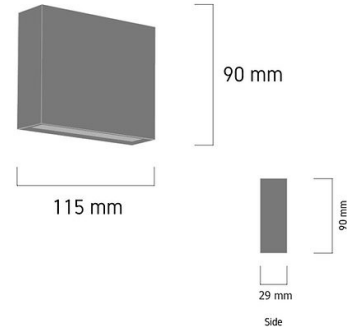

Product Images

A344

Specification Details

PRODUCT	: Outdoor Wall Lamp A344
BRAND	: LAMP & LIGHT
DESCRIPTION	: Outdoor Wall Lamp
DIMENSION	: L29 x W115 x H90 mm + Cable Length N/A mm
LAMP TYPE	: LED Built-in x 2 pcs
COLOR	: Black
MATERIAL	: Die-Cast Aluminum,Glass
WEIGHT	: 0.350 kg
IP RATING	: IP 65
INSTALLATION	: Surface Mounted
CUT OUT SIZE	: -

Light Source Info

LIGHT COLOR CCT	: 3000K
POWER (WATT)	: 6W
LUMEN	: 360
BEAM ANGLE	: 120 D
CRI	: > 80
INPUT VOLTAGE	: AC 220V
POWER FACTOR	: 0.5
AVG. LIFE TIME	: 50,000 Hrs
DIMMABLE	: Non-Dimmable
CONTROL GEAR	: