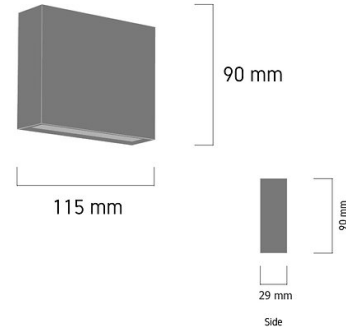

Specification Sheet

Saleman Contact : _____

v.20260308033041

Product Images

A345

Specification Details

PRODUCT	: Outdoor Wall Lamp A345
BRAND	: LAMP & LIGHT
DESCRIPTION	: Outdoor Wall Lamp
DIMENSION	: L29 x W115 x H90 mm + Cable Length N/A mm
LAMP TYPE	: LED Built-in x 2 pcs
COLOR	: White
MATERIAL	: Die-Cast Aluminum,Glass
WEIGHT	: 0.350 kg
IP RATING	: IP 65
INSTALLATION	: Surface Mounted
CUT OUT SIZE	: -

Light Source Info

LIGHT COLOR CCT	: 3000K
POWER (WATT)	: 6W
LUMEN	: 360
BEAM ANGLE	: 120 D
CRI	: > 80
INPUT VOLTAGE	: AC 220V
POWER FACTOR	: 0.5
AVG. LIFE TIME	: 50,000 Hrs
DIMMABLE	: Non-Dimmable
CONTROL GEAR	: