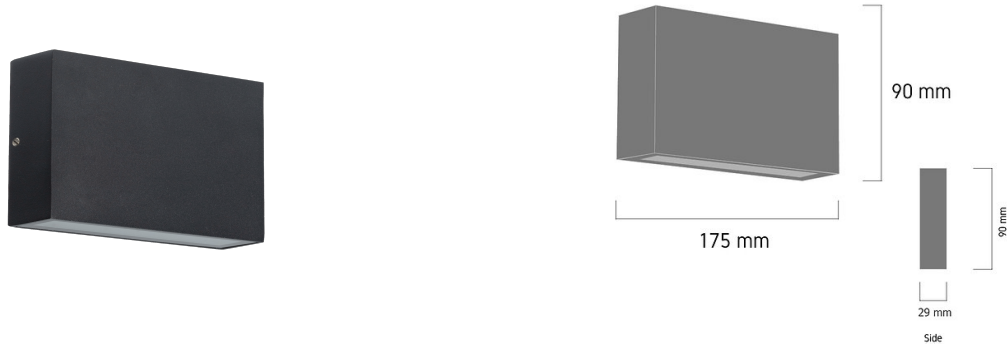

Product Images

A346

Specification Details

| | |
|--------------|---|
| PRODUCT | : Outdoor Wall Lamp A346 |
| BRAND | : LAMP & LIGHT |
| DESCRIPTION | : Outdoor Wall Lamp |
| DIMENSION | : L29 x W175 x H90 mm + Cable Length N/A mm |
| LAMP TYPE | : LED Built-in x 2 pcs |
| COLOR | : Black |
| MATERIAL | : Die-Cast Aluminum,Glass |
| WEIGHT | : 0.450 kg |
| IP RATING | : IP 65 |
| INSTALLATION | : Surface Mounted |
| CUT OUT SIZE | : - |

Light Source Info

| | |
|-----------------|----------------|
| LIGHT COLOR CCT | : 3000K |
| POWER (WATT) | : 12W |
| LUMEN | : 700 |
| BEAM ANGLE | : 120 D |
| CRI | : > 80 |
| INPUT VOLTAGE | : AC 220V |
| POWER FACTOR | : 0.5 |
| AVG. LIFE TIME | : 50,000 Hrs |
| DIMMABLE | : Non-Dimmable |
| CONTROL GEAR | : |