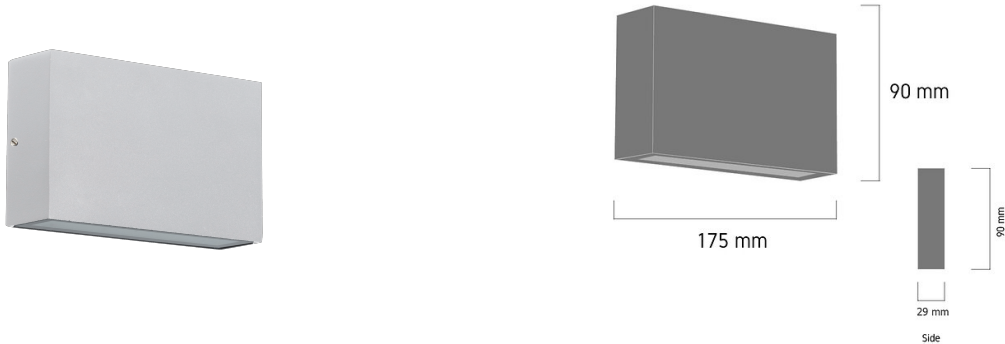

Product Images

A347

Specification Details

PRODUCT	: Outdoor Wall Lamp A347
BRAND	: LAMP & LIGHT
DESCRIPTION	: Outdoor Wall Lamp
DIMENSION	: L29 x W175 x H90 mm + Cable Length N/A mm
LAMP TYPE	: LED Built-in x 2 pcs
COLOR	: White
MATERIAL	: Die-Cast Aluminum,Glass
WEIGHT	: 0.450 kg
IP RATING	: IP 65
INSTALLATION	: Surface Mounted
CUT OUT SIZE	: -

Light Source Info

LIGHT COLOR CCT	: 3000K
POWER (WATT)	: 12W
LUMEN	: 700
BEAM ANGLE	: 120 D
CRI	: > 80
INPUT VOLTAGE	: AC 220V
POWER FACTOR	: 0.5
AVG. LIFE TIME	: 50,000 Hrs
DIMMABLE	: Non-Dimmable
CONTROL GEAR	: