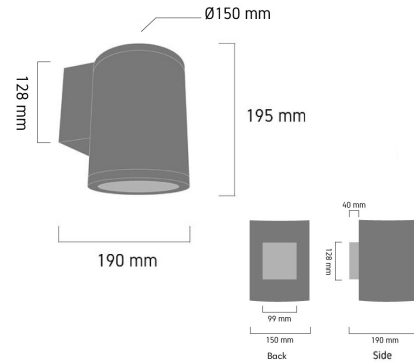

Product Images

A348

Specification Details

PRODUCT	: Outdoor Wall Lamp A348
BRAND	: LAMP & LIGHT
DESCRIPTION	: Outdoor Wall Lamp
DIMENSION	: L190 x W150 x H195 mm + Cable Length N/A mm
LAMP TYPE	: E27 x 1 pcs (Maximum : 12W (Prefer : PAR30))
COLOR	: Dark Grey
MATERIAL	: Die-Cast Aluminum,Glass
WEIGHT	: 2.000 kg
IP RATING	: IP 65
INSTALLATION	: Surface Mounted
CUT OUT SIZE	: -

Light Source Info

LIGHT COLOR CCT	: Depend On Bulb
POWER (WATT)	: 12W
LUMEN	: Depend On Bulb
BEAM ANGLE	: Depend On Bulb
CRI	: Depend On Bulb
INPUT VOLTAGE	: Depend On Bulb
POWER FACTOR	: Depend On Bulb
AVG. LIFE TIME	: Depend On Bulb
DIMMABLE	: Depend On Bulb
CONTROL GEAR	: