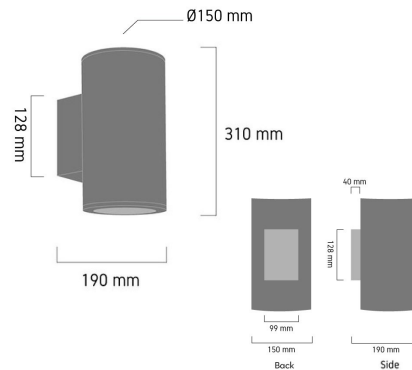

Product Images

A350

Specification Details

PRODUCT	: Outdoor Wall Lamp A350
BRAND	: LAMP & LIGHT
DESCRIPTION	: Outdoor Wall Lamp
DIMENSION	: L190 x W150 x H310 mm + Cable Length N/A mm
LAMP TYPE	: E27 x 2 pcs (Maximum : 12W (Prefer : PAR30))
COLOR	: Dark Grey
MATERIAL	: Die-Cast Aluminum,Glass
WEIGHT	: 3.000 kg
IP RATING	: IP 65
INSTALLATION	: Surface Mounted
CUT OUT SIZE	: -

Light Source Info

LIGHT COLOR CCT	: Depend On Bulb
POWER (WATT)	: 12W
LUMEN	: Depend On Bulb
BEAM ANGLE	: Depend On Bulb
CRI	: Depend On Bulb
INPUT VOLTAGE	: Depend On Bulb
POWER FACTOR	: Depend On Bulb
AVG. LIFE TIME	: Depend On Bulb
DIMMABLE	: Depend On Bulb
CONTROL GEAR	: