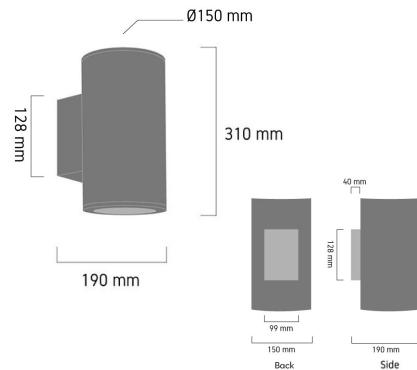

Product Images

A351

Specification Details

|              |   |
|--------------|---|
| PRODUCT      | : Outdoor Wall Lamp A351                        |
| BRAND        | : LAMP & LIGHT                                  |
| DESCRIPTION  | : Outdoor Wall Lamp                             |
| DIMENSION    | : L190 x W150 x H310 mm + Cable Length N/A mm   |
| LAMP TYPE    | : E27 x 2 pcs ( Maximum : 12W (Prefer : PAR30)) |
| COLOR        | : Silver Grey                                   |
| MATERIAL     | : Die-Cast Aluminum,Glass                       |
| WEIGHT       | : 3.000 kg                                      |
| IP RATING    | : IP 65   |
| INSTALLATION | : Surface Mounted                               |
| CUT OUT SIZE | : -   |

Light Source Info

|                 |                  |
|-----------------|------------------|
| LIGHT COLOR CCT | : Depend On Bulb |
| POWER (WATT)    | : 12W            |
| LUMEN           | : Depend On Bulb |
| BEAM ANGLE      | : Depend On Bulb |
| CRI             | : Depend On Bulb |
| INPUT VOLTAGE   | : Depend On Bulb |
| POWER FACTOR    | : Depend On Bulb |
| AVG. LIFE TIME  | : Depend On Bulb |
| DIMMABLE        | : Depend On Bulb |
| CONTROL GEAR    | :                |