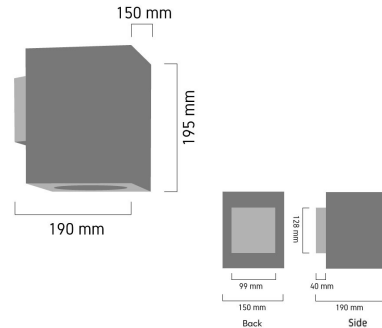

Product Images

A352

Specification Details

PRODUCT	: Outdoor Wall Lamp A352
BRAND	: LAMP & LIGHT
DESCRIPTION	: Outdoor Wall Lamp
DIMENSION	: L190 x W150 x H195 mm + Cable Length N/A mm
LAMP TYPE	: E27 x 1 pcs ( Maximum : 12W (Prefer : PAR30))
COLOR	: Dark Grey
MATERIAL	: Die-Cast Aluminum,Glass
WEIGHT	: 2.000 kg
IP RATING	: IP 65
INSTALLATION	: Surface Mounted
CUT OUT SIZE	: -

Light Source Info

LIGHT COLOR CCT	: Depend On Bulb
POWER (WATT)	: 12W
LUMEN	: Depend On Bulb
BEAM ANGLE	: Depend On Bulb
CRI	: Depend On Bulb
INPUT VOLTAGE	: Depend On Bulb
POWER FACTOR	: Depend On Bulb
AVG. LIFE TIME	: Depend On Bulb
DIMMABLE	: Depend On Bulb
CONTROL GEAR	: